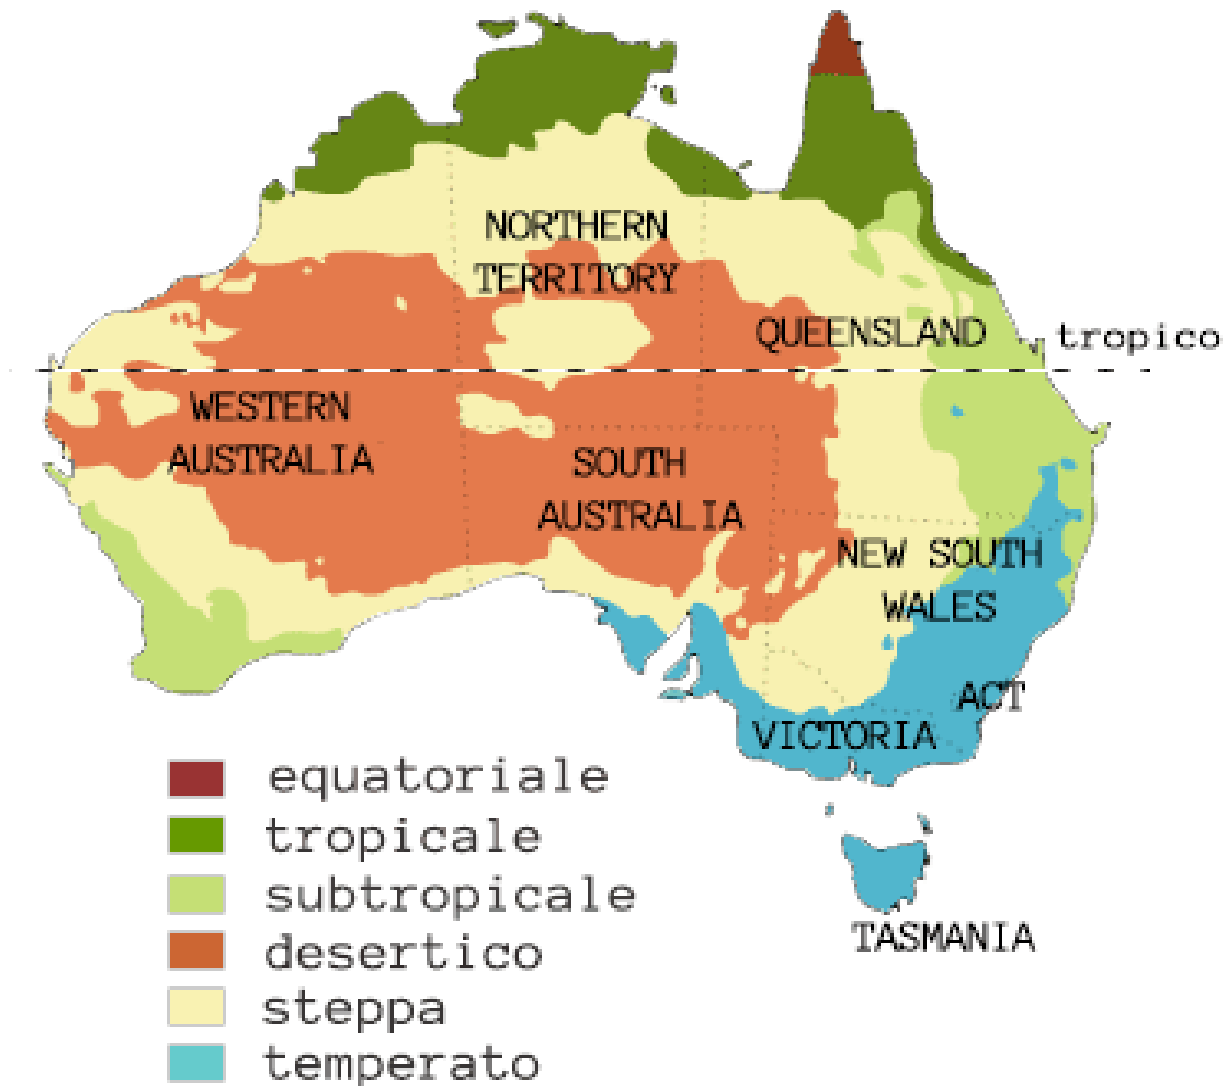

AUSTRALIA CLIMATIC AREAS

Vestis warranty **will be valid** in following areas: Subtropical (light green), steppe (light yellow), temperate (light blue)

Vestis warranty **won't be valid** in following areas: Equatorial (red), tropical (dark green), desertico (orange).